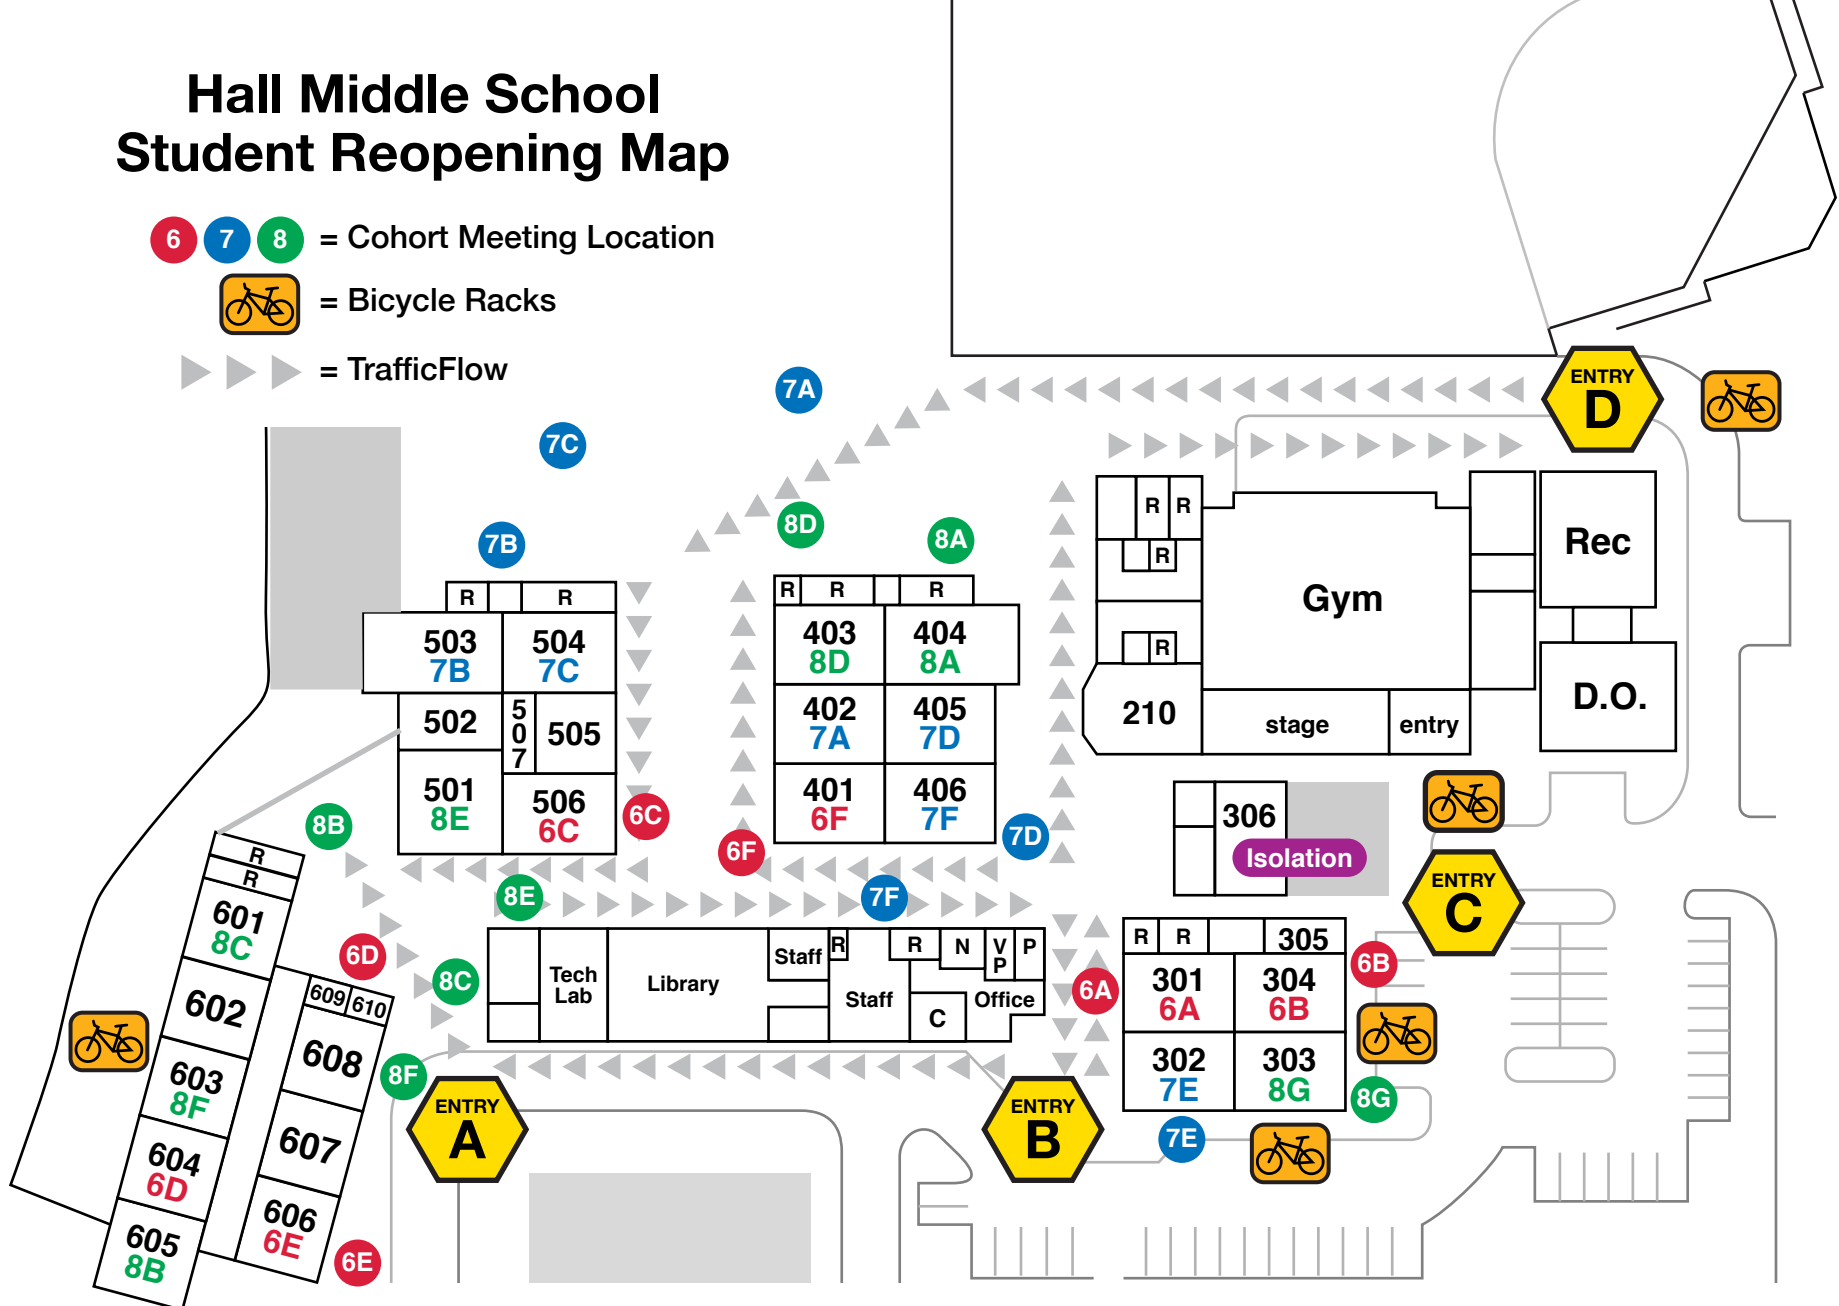

Hall Middle School Student Reopening Map

6 7 8 = Cohort Meeting Location

 = Bicycle Racks

 = TrafficFlow

ENTRY A

6D - 604
6E - 606
8B - 605
8C - 601
8F - 603

ENTRY B

6A - 301
6B - 304
7E - 302
8G - 303

ENTRY C

6F - 401
7A - 402
7D - 405
7F - 406
8A - 404

ENTRY D

6C - 506
7B - 503
7C - 504
8D - 403
8E - 501